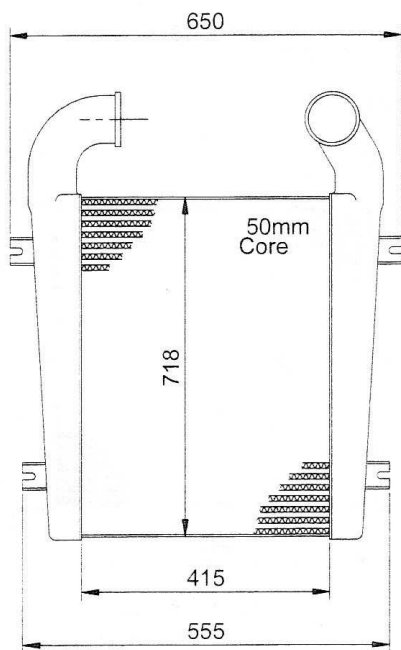

44

Vehicle:

ERF EC 12/14

PART NUMBER

INT-ERF041

Core Size:

592 x 675 x 50

Header Plate Size:

INT-ERF042

Core Size:

595 x 756 x 50

Header Plate Size:

770 x 78

Original Part No.

111321-8

Note:

46

Vehicle:

ERF ES6

PART NUMBER

INT-ERF043

Core Size:

415 x 710 x 50

Header Plate Size:

INT-ERF044

Core Size:

535 x 710 x 50

Header Plate Size:

715 x 60

Original Part No.

2204120001

Note: