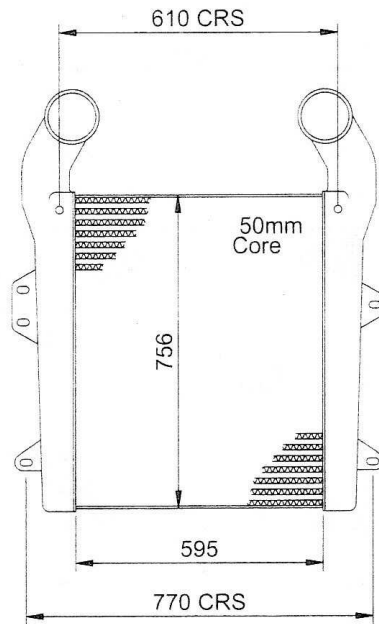

Vehicle:

ERF EC14

PART NUMBER

INT-ERF042

Core Size:

595 x 756 x 50

Header Plate Size:

770 x 78

Original Part No.

111321-8

Note:

46