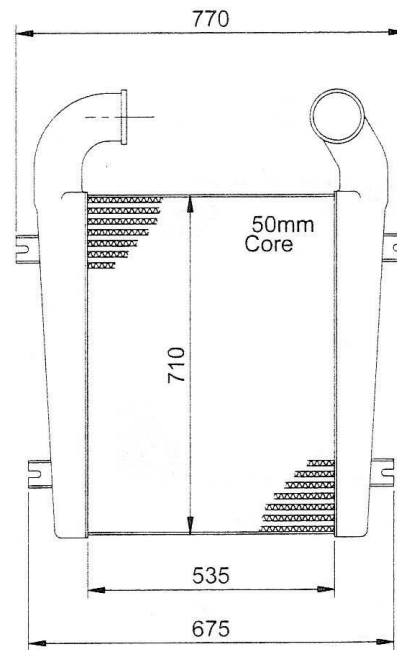

Vehicle:

ERF E12 TX

PART NUMBER

INT-ERF044

Core Size:

535 x 710 x 50

Header Plate Size:

715 x 60

Original Part No.

2204120001

Note: