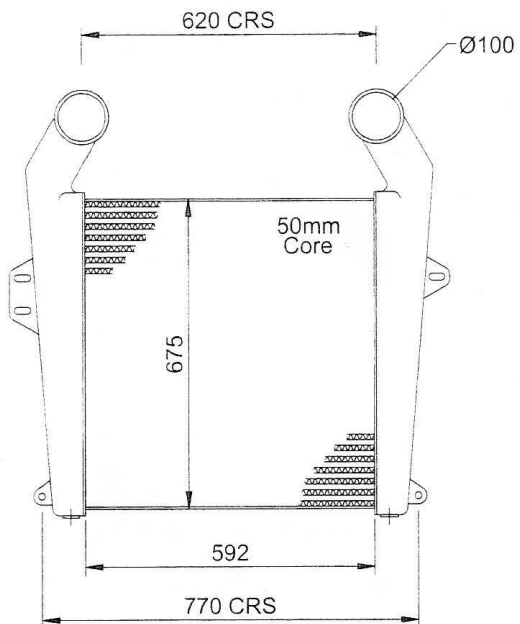

44

Vehicle:

ERF EC 12/14

PART NUMBER

INT-ERF041

Core Size:

592 x 675 x 50

Header Plate Size:

INT-ERF042

Core Size:

595 x 756 x 50

Header Plate Size:

770 x 78

Original Part No.

111321-8

Note:

46

Vehicle:

ERF ES6

PART NUMBER

INT-ERF043

Core Size:

415 x 710 x 50

Header Plate Size:

INT-ERF044

Core Size:

535 x 710 x 50

Header Plate Size:

715 x 60

Original Part No.

2204120001

Note: