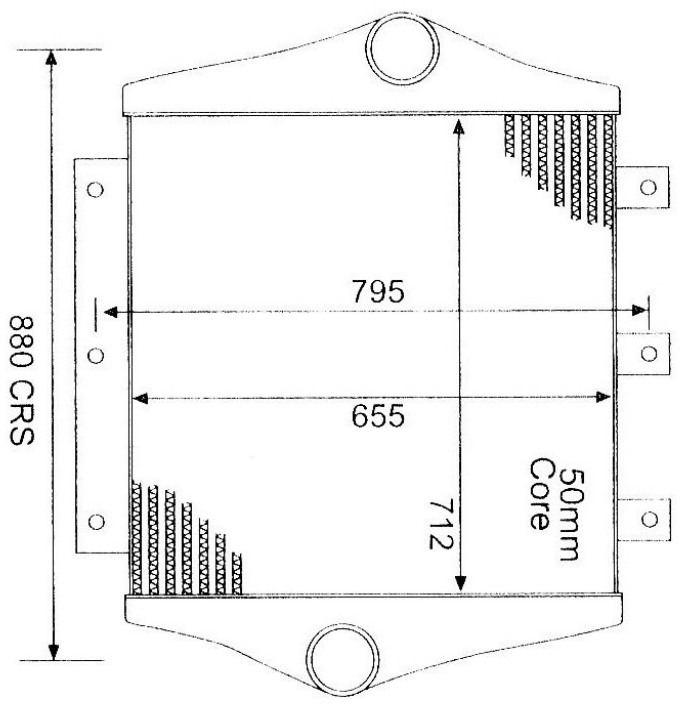

Vehicle: **MAN**

PART NUMBER **INT-MAN077**

Core Size: **546 x 578 x 50**

Header Plate Size: **580 x 76**

Original Part No:

Note:

Vehicle: **MAN**

PART NUMBER **INT-MAN078**

Core Size: **712 x 655 x 50**

Header Plate Size:

Original Part No:

Note: