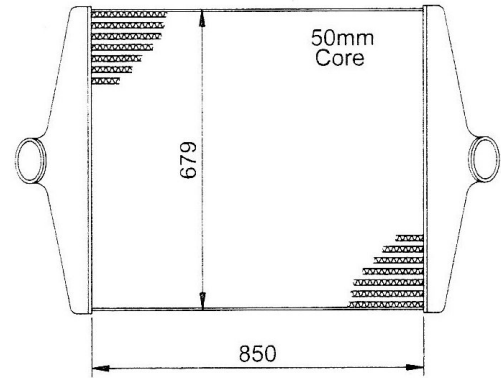

**172**

Vehicle:	<b>VOLVO FL10</b>
PART NUMBER	INT-VOL138
Core Size:	718 x 648 x 50
Header Plate Size:	650 x 76
Original Part No.	1660521 1664352
Note:	

**173**

Vehicle:	<b>VOLVO N10/N12</b>
PART NUMBER	INT-VOL139
Core Size:	850 x 679 x 50
Header Plate Size:	685 x 70
Original Part No.	1544468
Note:	

**174**

Vehicle:	<b>VOLVO N10/N12</b>
PART NUMBER	INT-VOL140
Core Size:	875 x 630 x 50
Header Plate Size:	640 x 70
Original Part No.	1664585
Note:	

**175**

Vehicle:	<b>VOLVO FM12/16</b>
PART NUMBER	INT-VOL141
Core Size:	886 x 762 x 50
Header Plate Size:	762 x 76
Original Part No.	8113220
Note:	VOLVO FM12/15/340/360