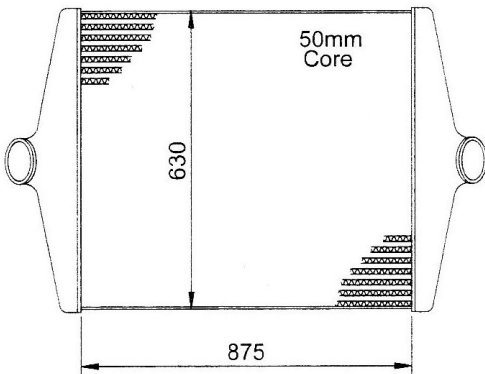

**172**

Vehicle:	<b>VOLVO FL10</b>
PART NUMBER	INT-VOL138
Core Size:	718 x 648 x 50
Header Plate Size:	650 x 76
Original Part No.	1660521 1664352
Note:	

**173**

Vehicle:	<b>VOLVO N10/N12</b>
PART NUMBER	INT-VOL139
Core Size:	850 x 679 x 50
Header Plate Size:	685 x 70
Original Part No.	1544468
Note:	

**174**

Vehicle:	<b>VOLVO N10/N12</b>
PART NUMBER	INT-VOL140
Core Size:	875 x 630 x 50
Header Plate Size:	640 x 70
Original Part No.	1664585
Note:	

**175**

Vehicle:	<b>VOLVO FM12/16</b>
PART NUMBER	INT-VOL141
Core Size:	886 x 762 x 50
Header Plate Size:	762 x 76
Original Part No.	8113220
Note:	VOLVO FM12/15/340/360