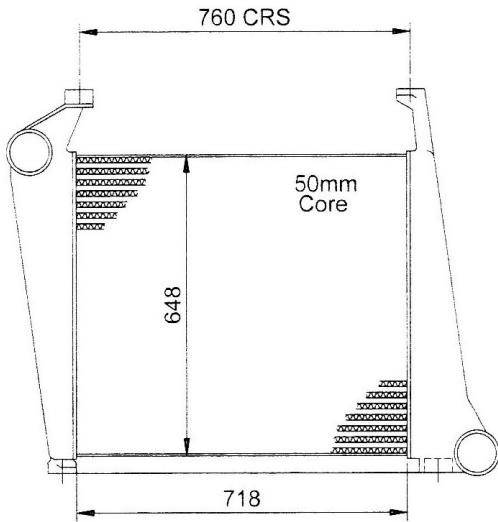

**172**

Vehicle:	<b>VOLVO FL10</b>
PART NUMBER	INT-VOL138
Core Size:	718 x 648 x 50
Header Plate Size:	650 x 76
Original Part No.	1660521 1664352
Note:	

**173**

Vehicle:	<b>VOLVO N10/N12</b>
PART NUMBER	INT-VOL139
Core Size:	850 x 679 x 50
Header Plate Size:	685 x 70
Original Part No.	1544468
Note:	

**174**

Vehicle:	<b>VOLVO N10/N12</b>
PART NUMBER	INT-VOL140
Core Size:	875 x 630 x 50
Header Plate Size:	640 x 70
Original Part No.	1664585
Note:	

**175**

Vehicle:	<b>VOLVO FM12/16</b>
PART NUMBER	INT-VOL141
Core Size:	886 x 762 x 50
Header Plate Size:	762 x 76
Original Part No.	8113220
Note:	VOLVO FM12/15/340/360