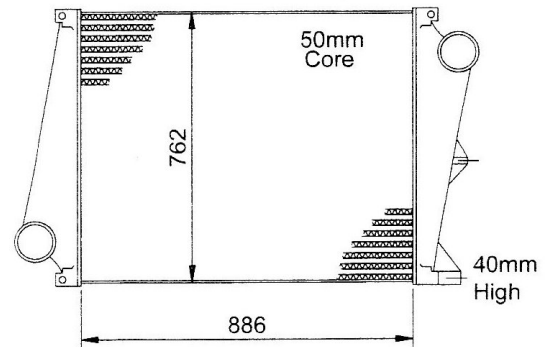

**172**

Vehicle:	<b>VOLVO FL10</b>
PART NUMBER	INT-VOL138
Core Size:	718 x 648 x 50
Header Plate Size:	650 x 76
Original Part No.	1660521 1664352
Note:	

**173**

Vehicle:	<b>VOLVO N10/N12</b>
PART NUMBER	INT-VOL139
Core Size:	850 x 679 x 50
Header Plate Size:	685 x 70
Original Part No.	1544468
Note:	

**174**

Vehicle:	<b>VOLVO N10/N12</b>
PART NUMBER	INT-VOL140
Core Size:	875 x 630 x 50
Header Plate Size:	640 x 70
Original Part No.	1664585
Note:	

**175**

Vehicle:	<b>VOLVO FM12/16</b>
PART NUMBER	INT-VOL141
Core Size:	886 x 762 x 50
Header Plate Size:	762 x 76
Original Part No.	8113220
Note:	VOLVO FM12/15/340/360